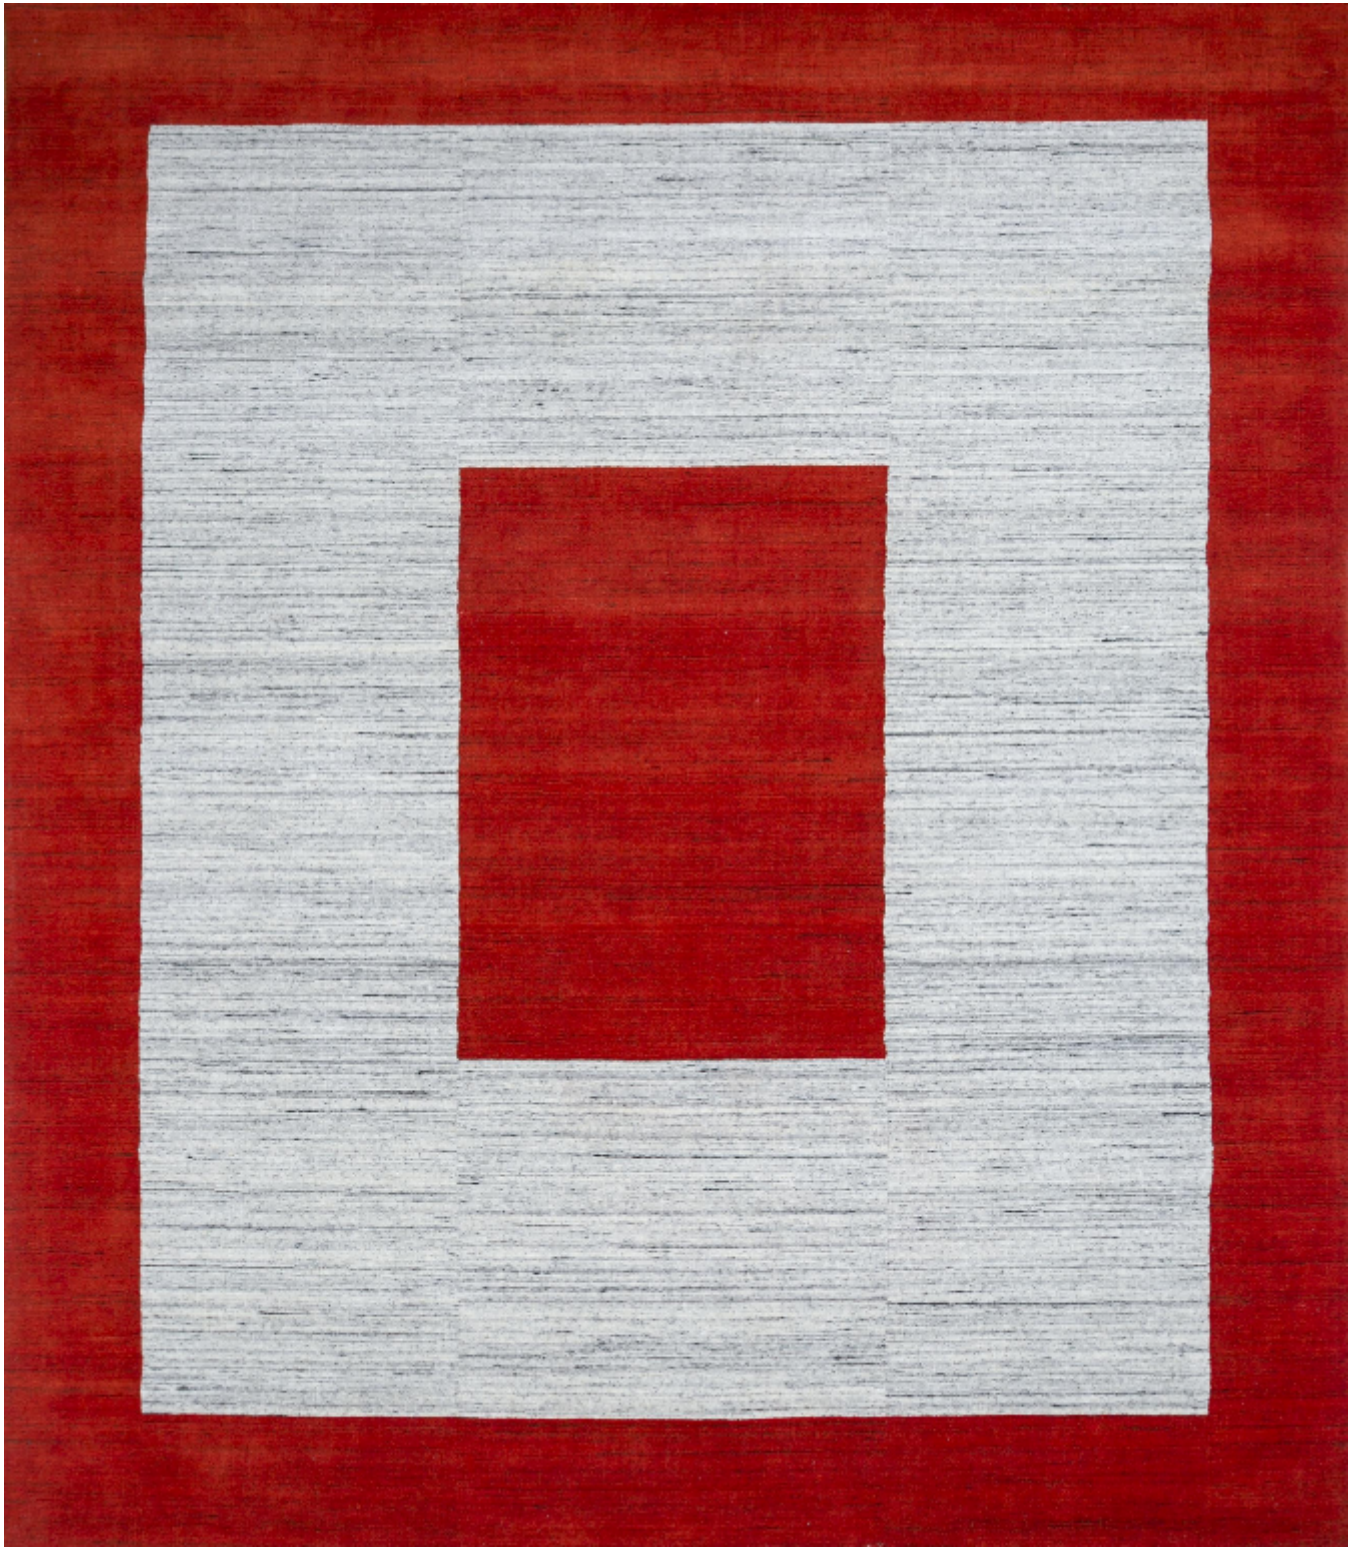

Hand made woven

£1,600

REF: 1345

Height: 304 cm (119.7")

Width: 243 cm (95.7")

## Description

Fine contemporary carpet snow white outrageous orange