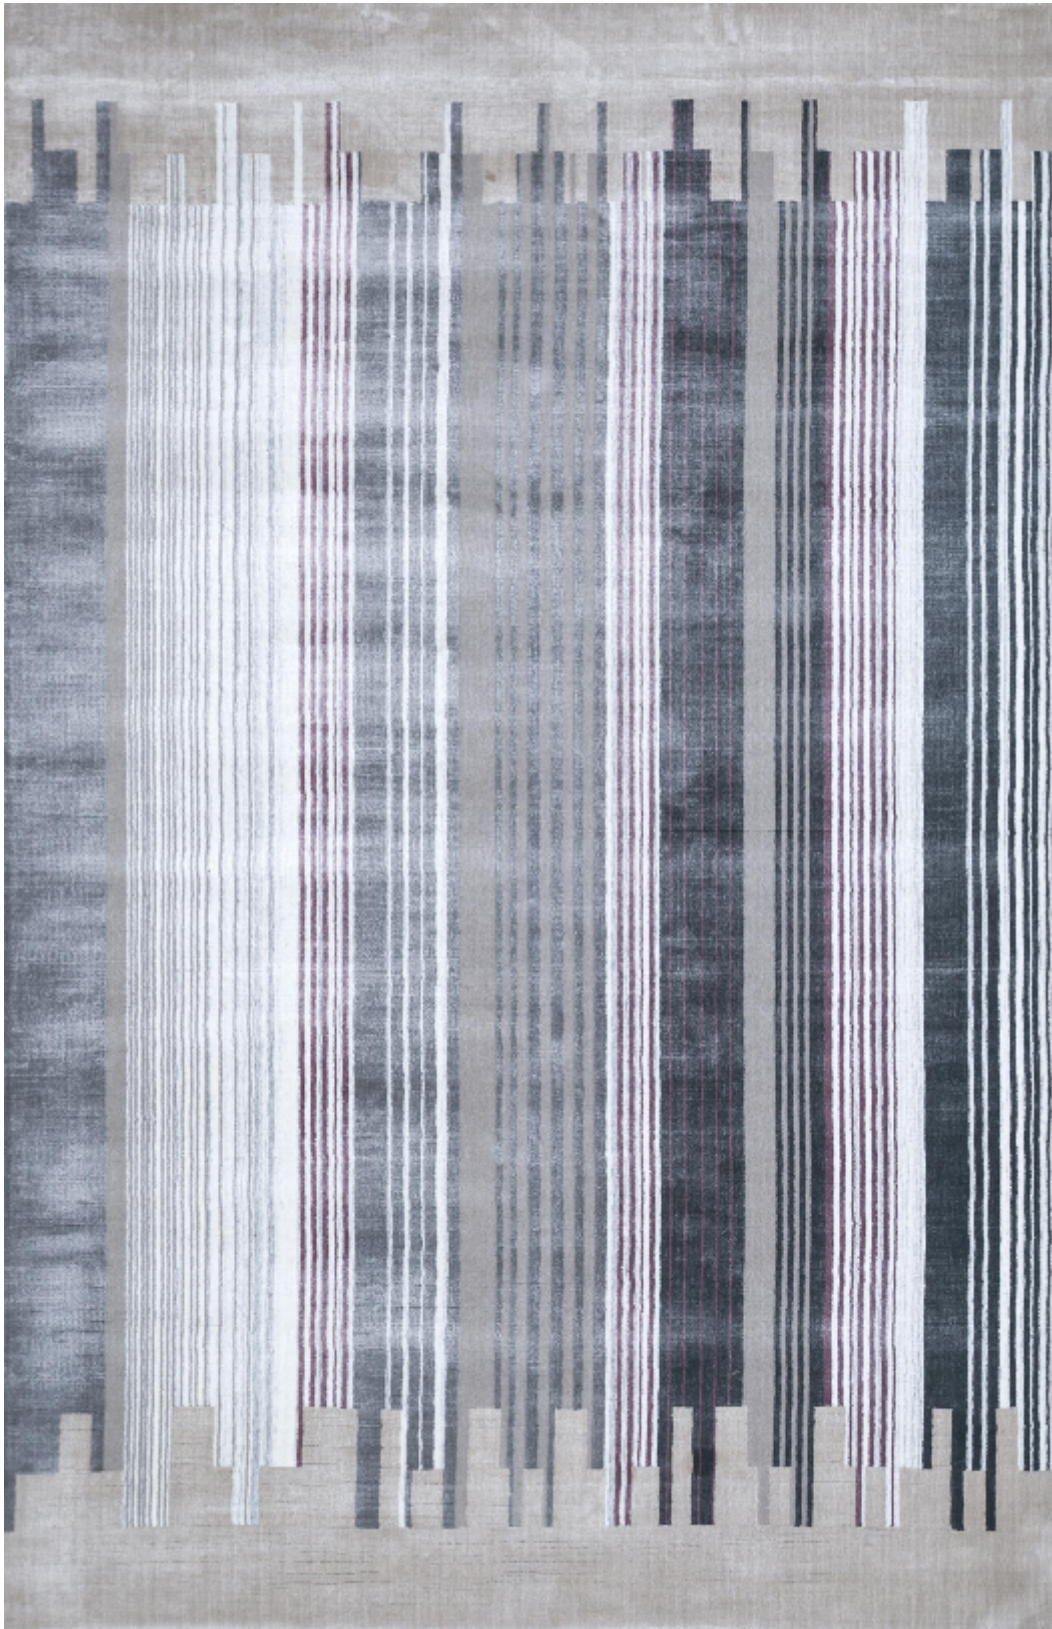

Hand made woven carpet

£600

REF: 1353

Height: 243 cm (95.7")

Nomadic Rugs Gallery

Width: 152 cm (59.8")

## Description

Fine contemporary carpet blue pristine white