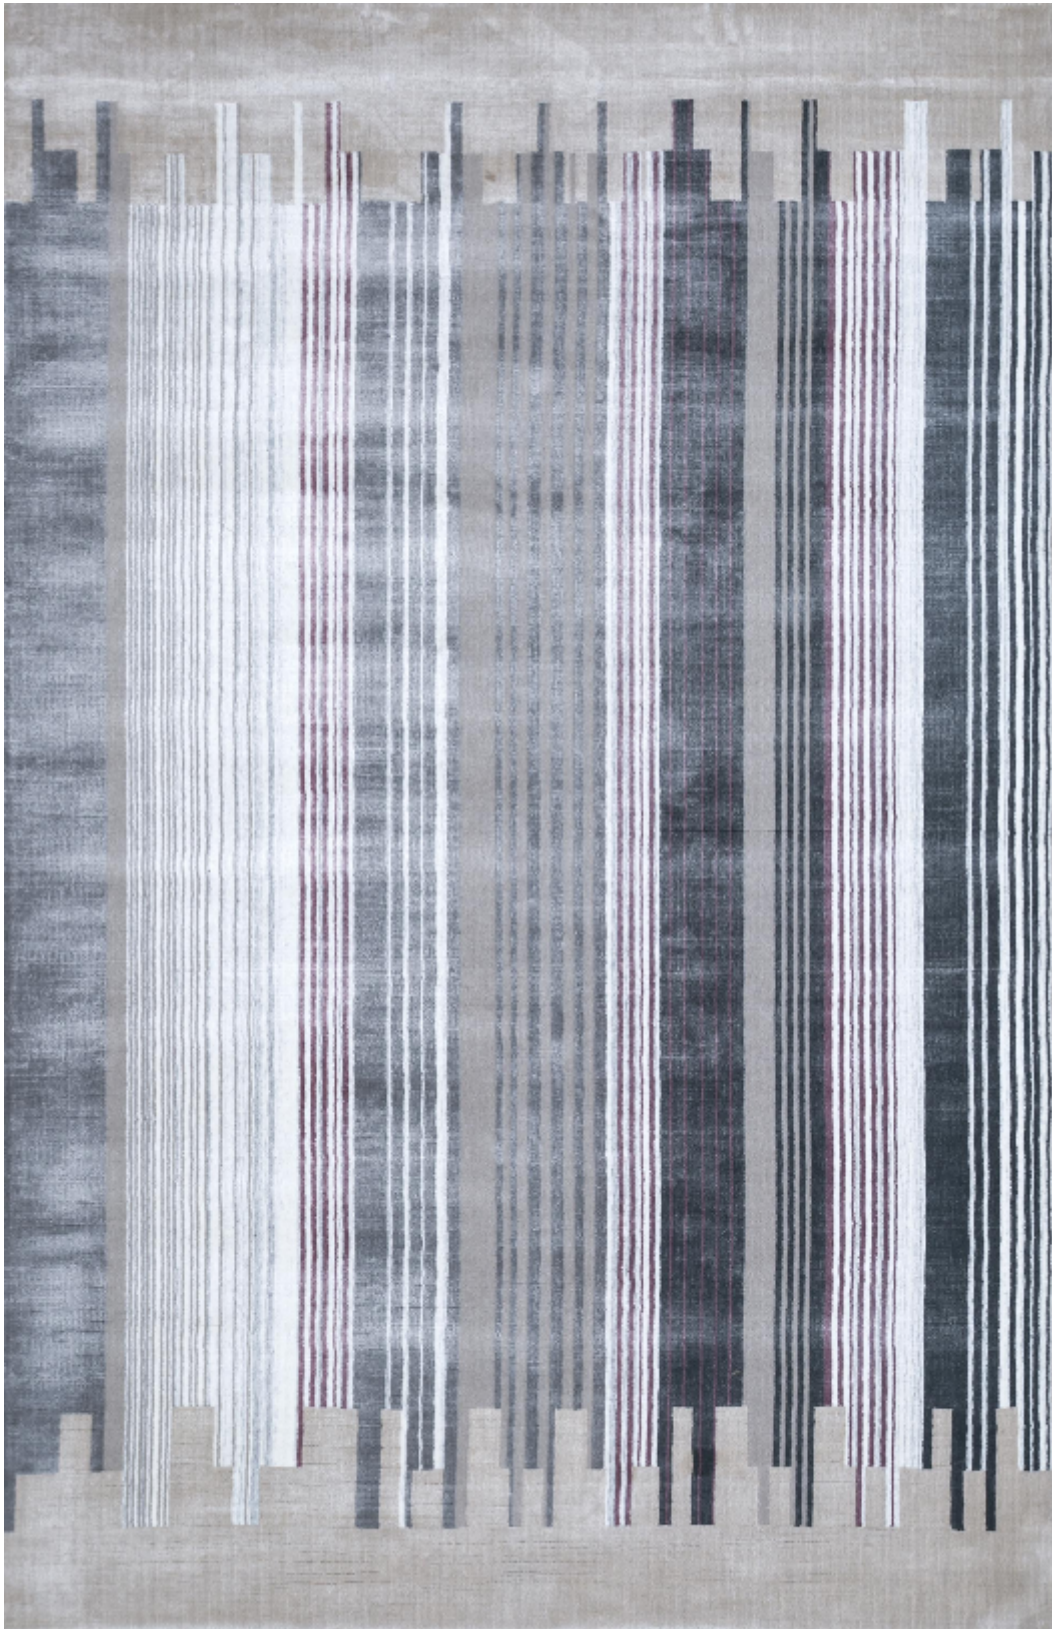

Hand made woven carpet

£520

REF: 1353

Height: 243 cm (95.7")

Nomadic Rugs Gallery

Width: 152 cm (59.8")

## Description

Fine contemporary carpet blue pristine white