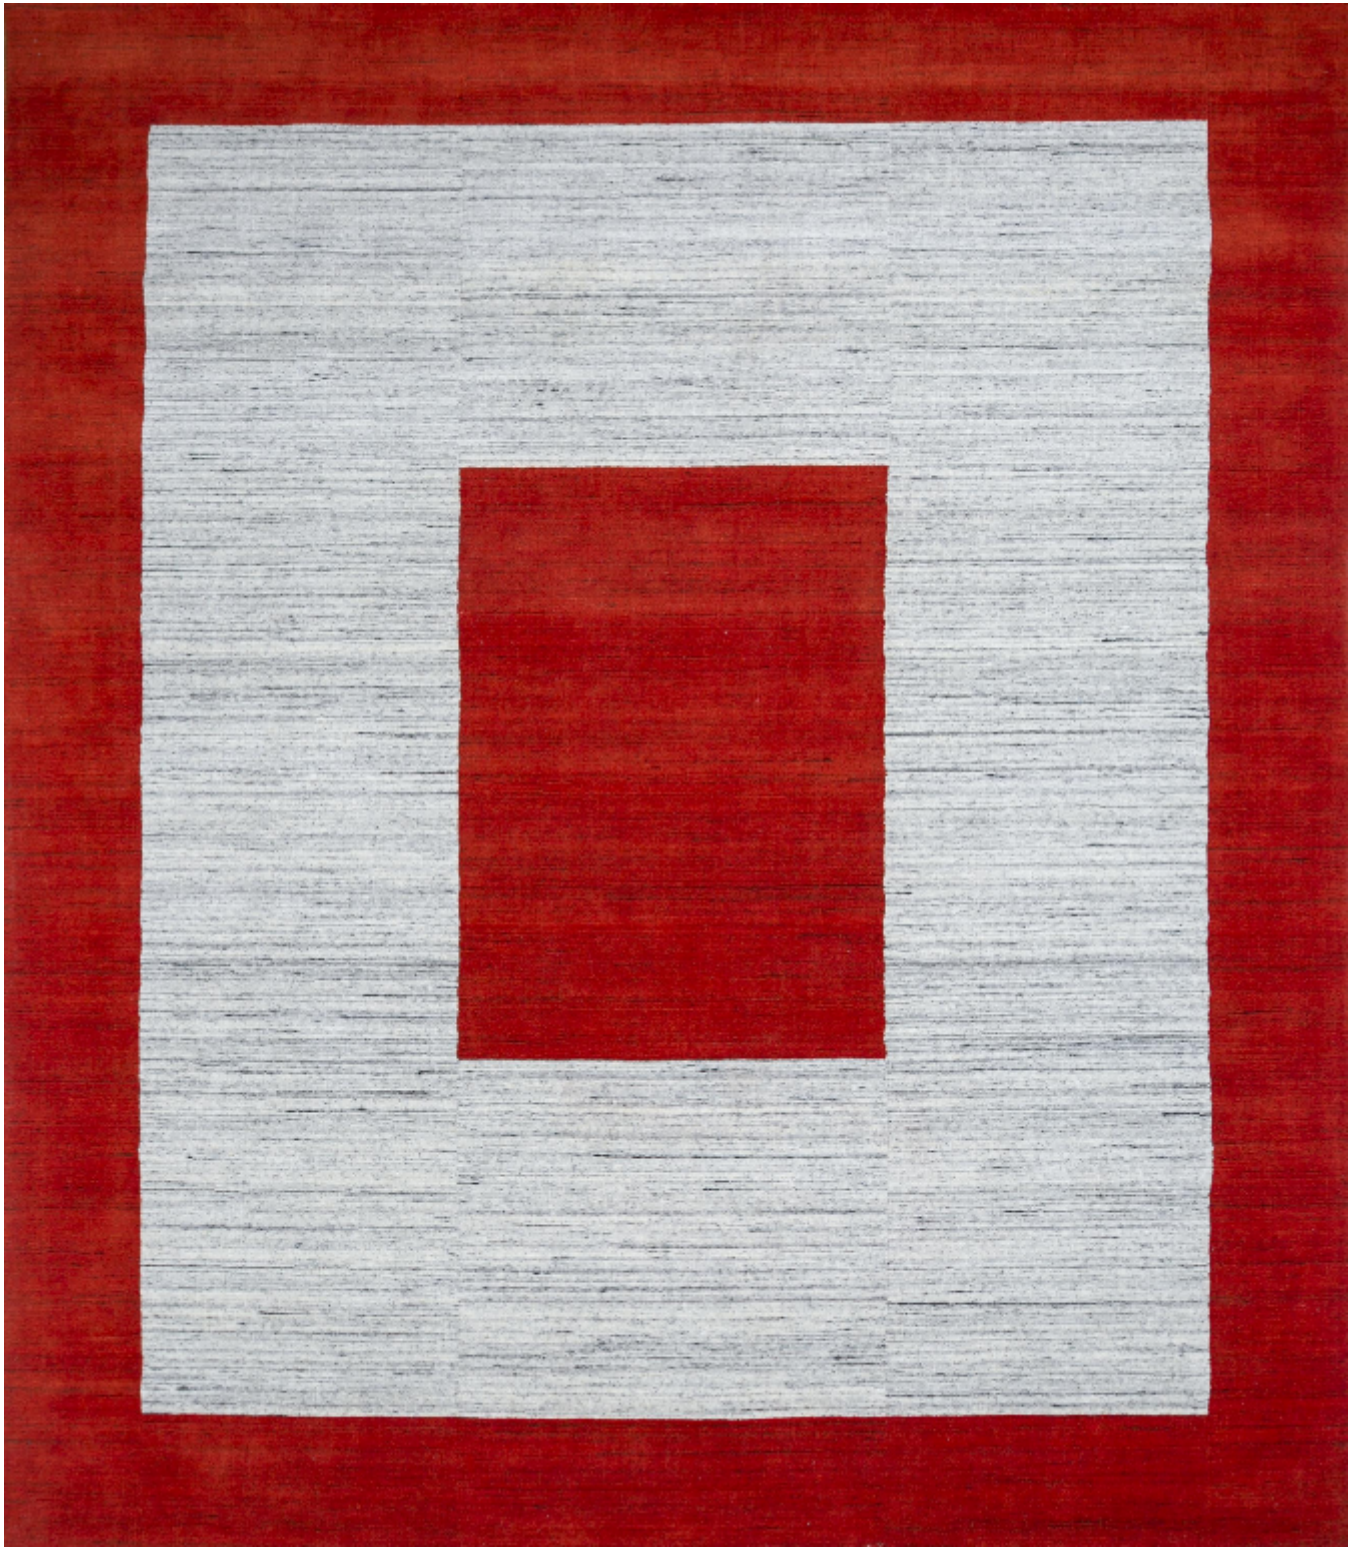

Hand made woven

£1,600

REF: 1345

Height: 304 cm (119.7")

Width: 243 cm (95.7")

Description

Fine contemporary carpet snow white outrageous orange