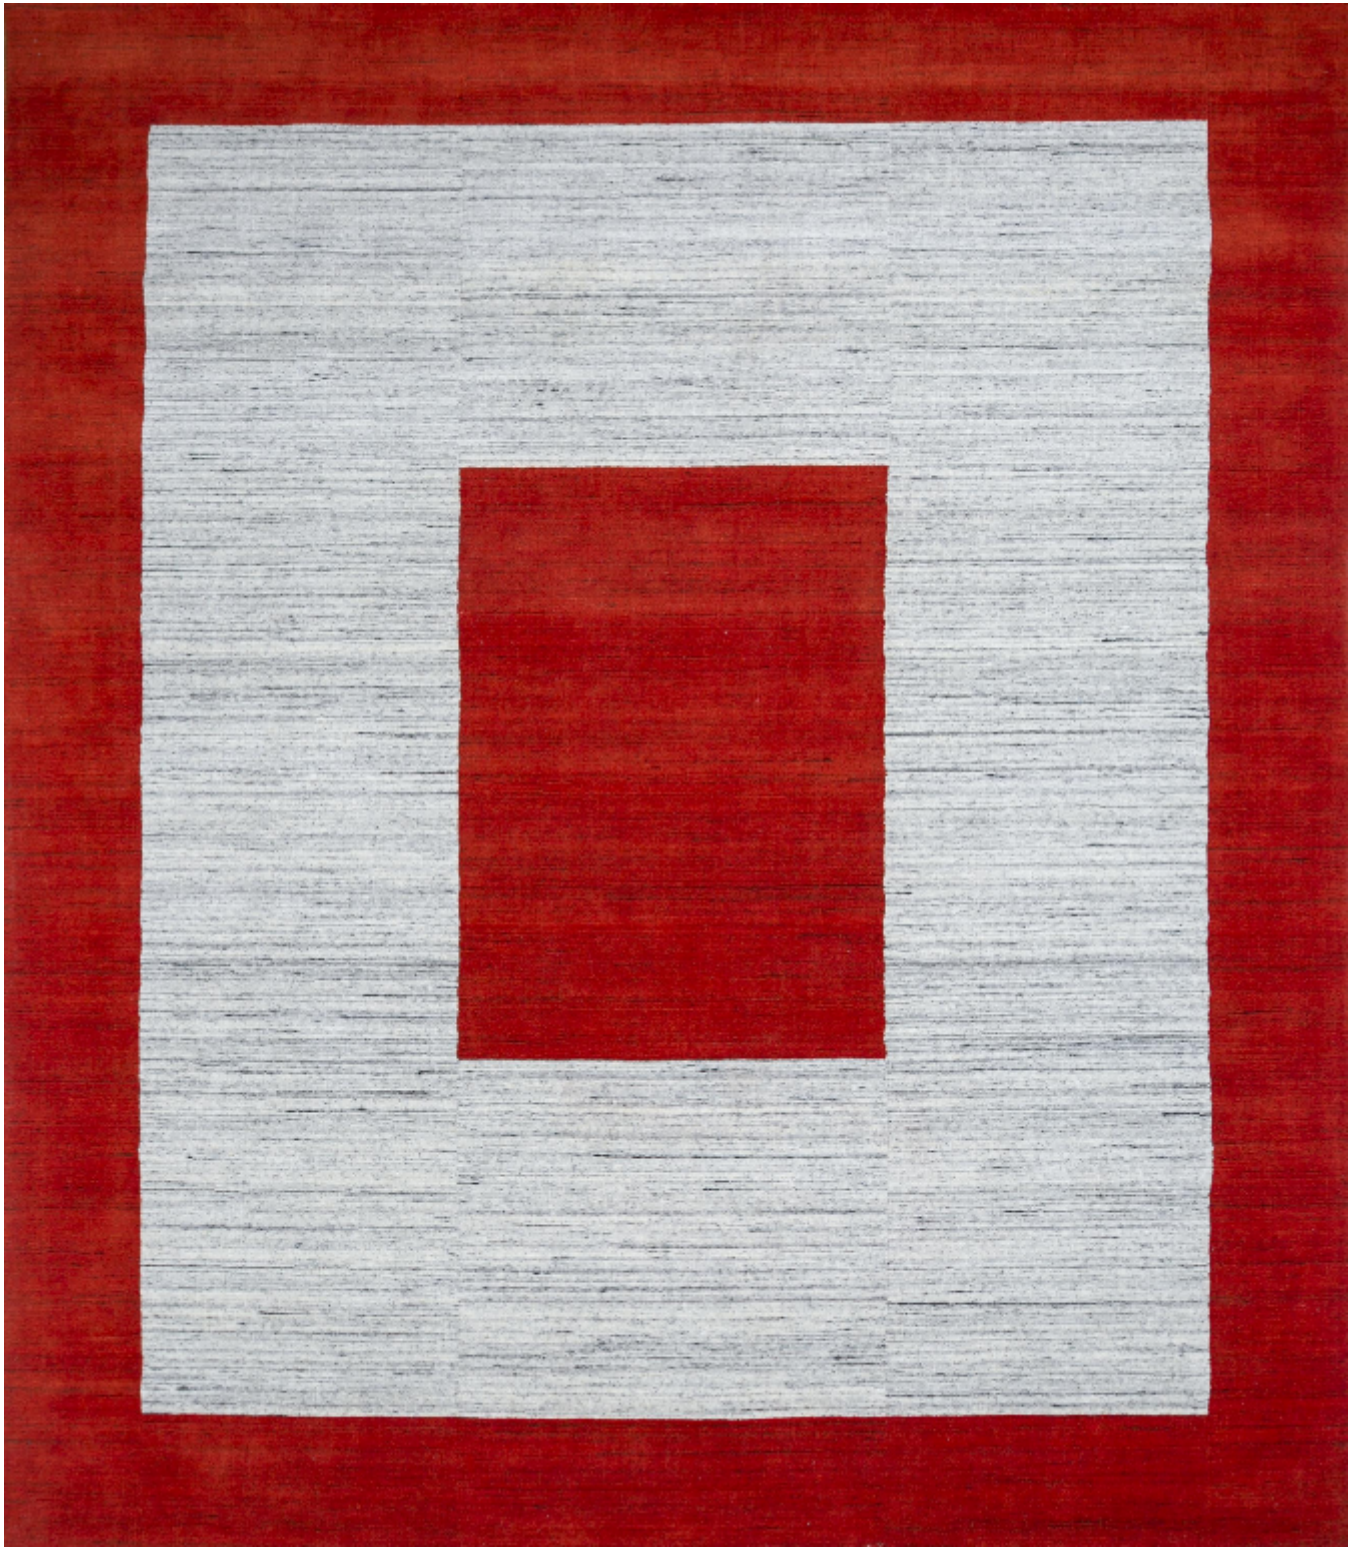

Hand made woven

£1,030

REF: 1345

Height: 304 cm (119.7")

Width: 243 cm (95.7")

Description

Fine contemporary carpet snow white outrageous orange