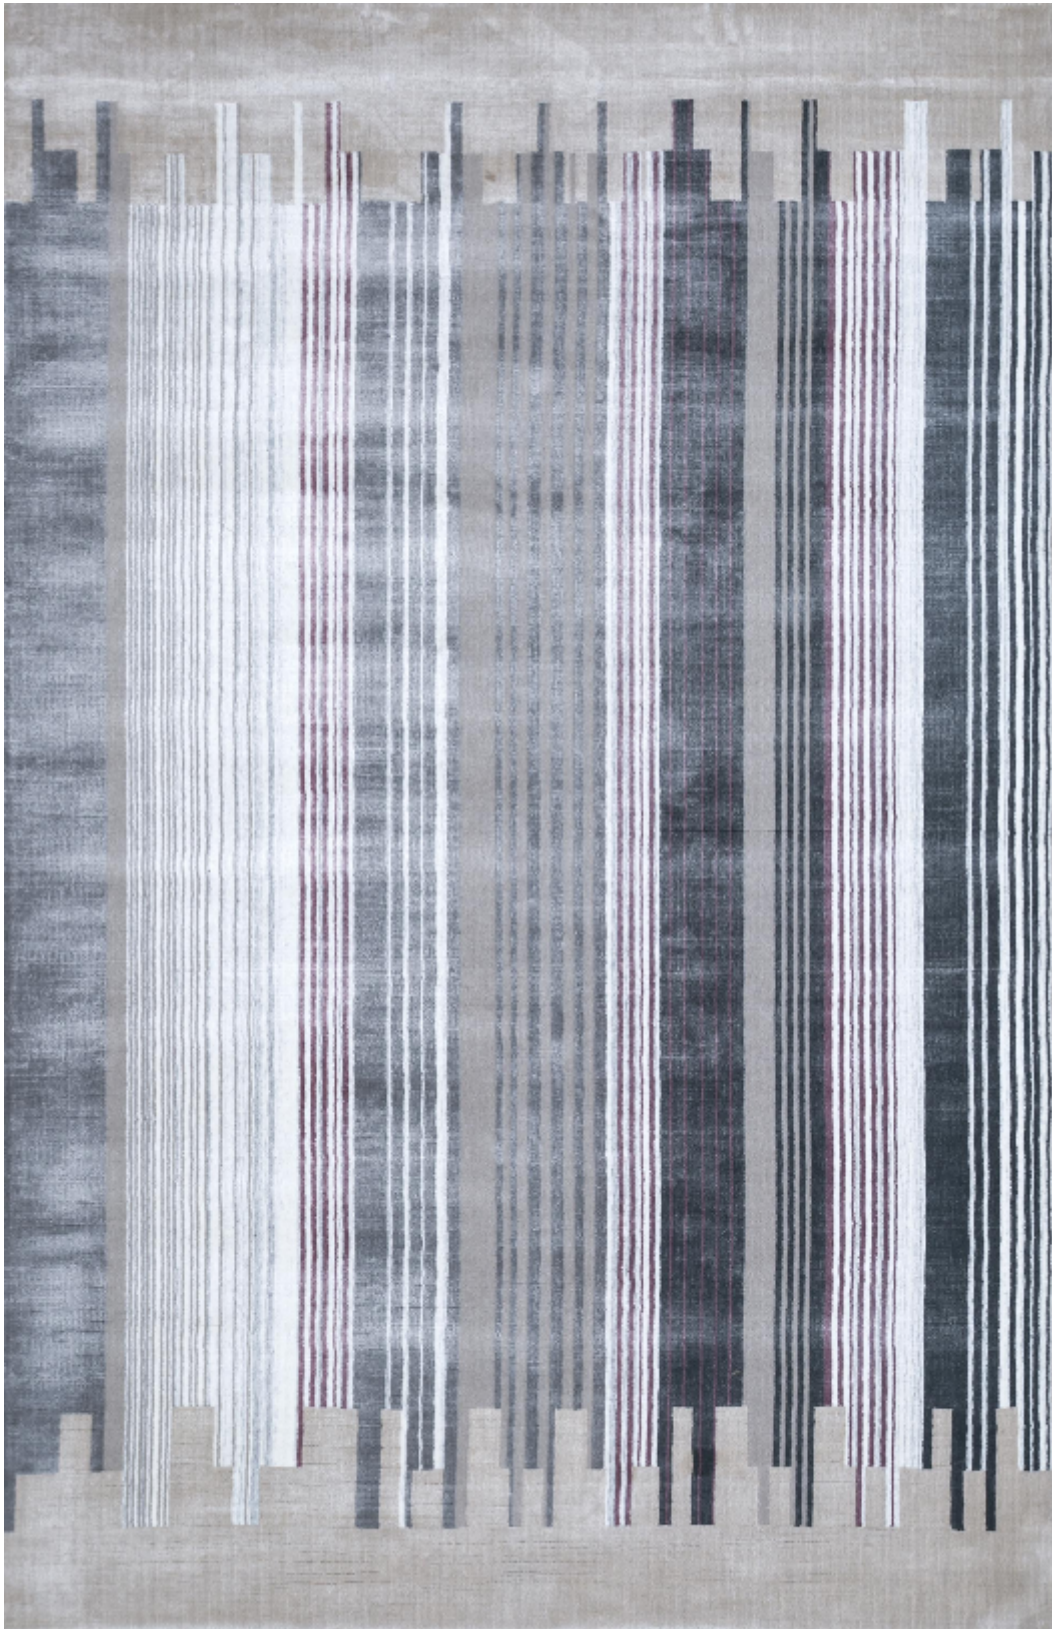

Hand made woven carpet

£600

REF: 1353

Height: 243 cm (95.7")

Nomadic Rugs Gallery

Width: 152 cm (59.8")

Description

Fine contemporary carpet blue pristine white